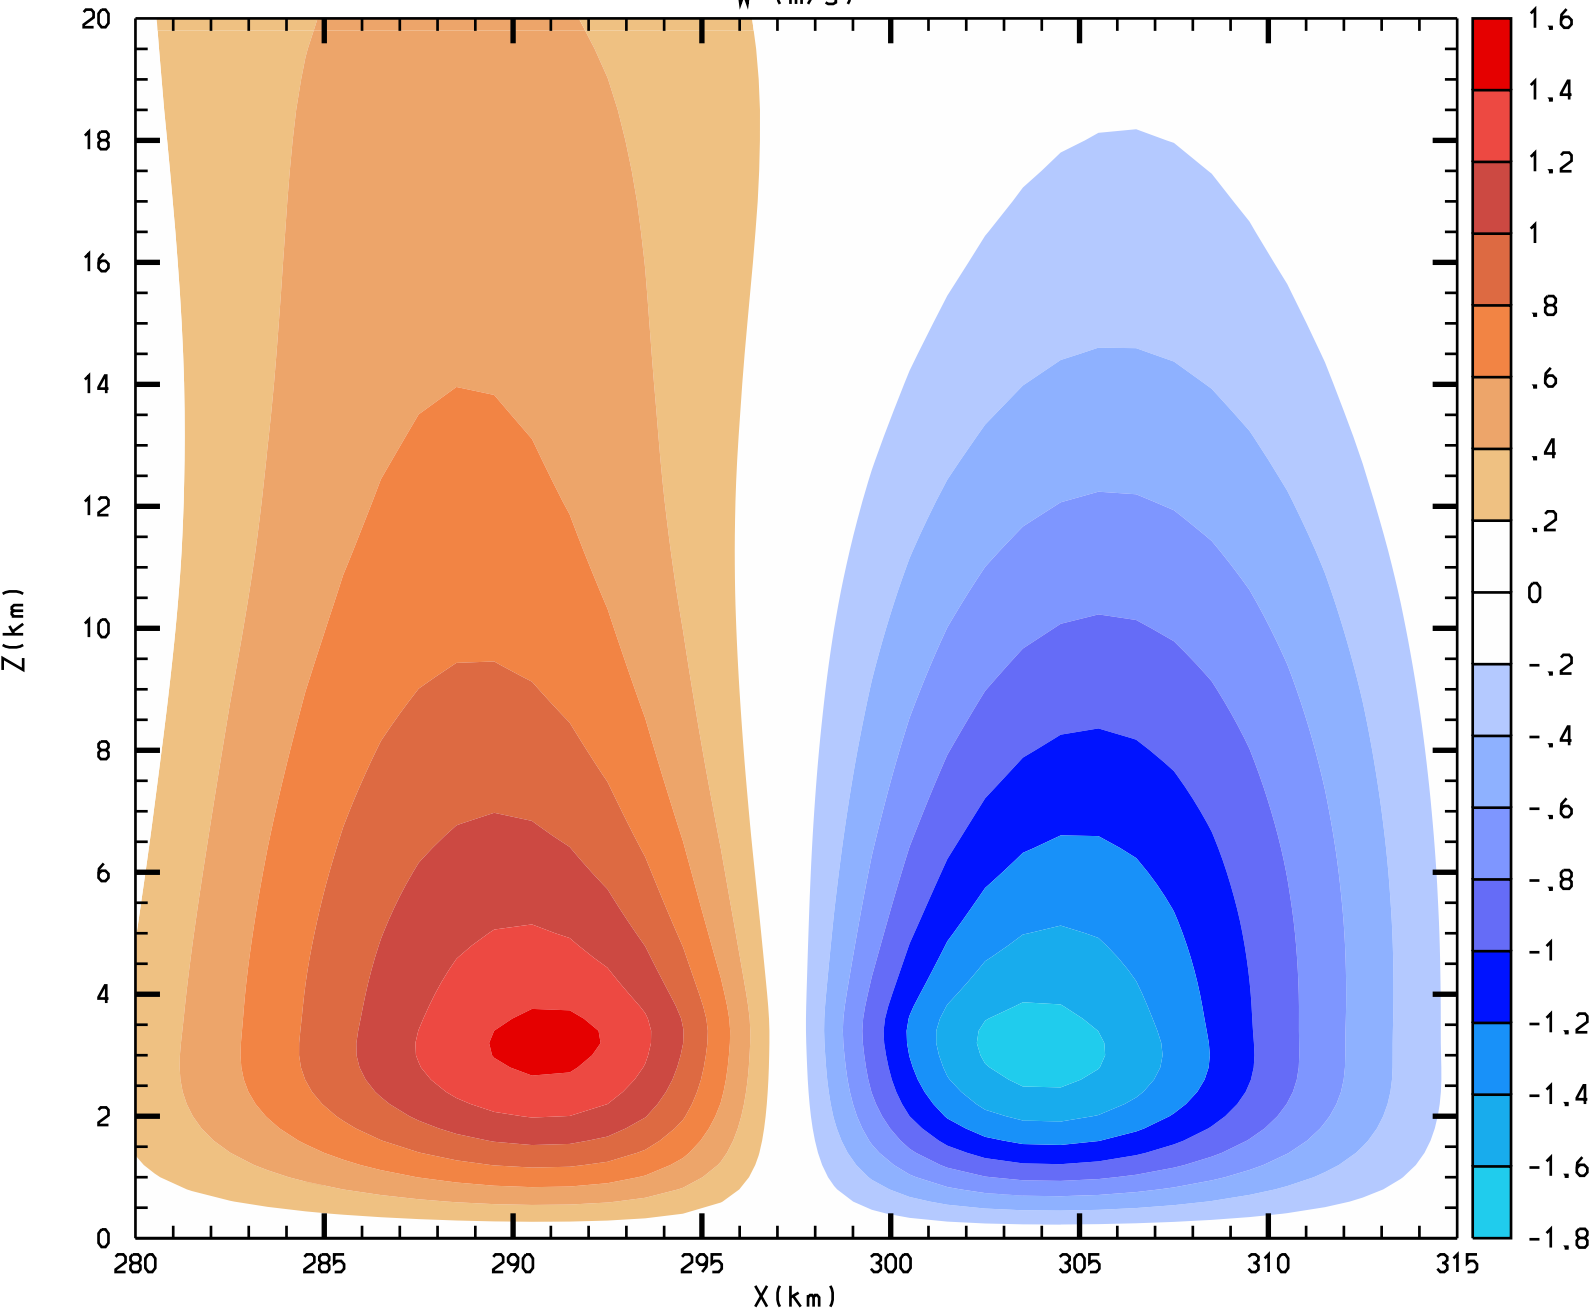

wb_trapped_default_run_12c.cdf

W (m/s)

Y=600 TIME=82800