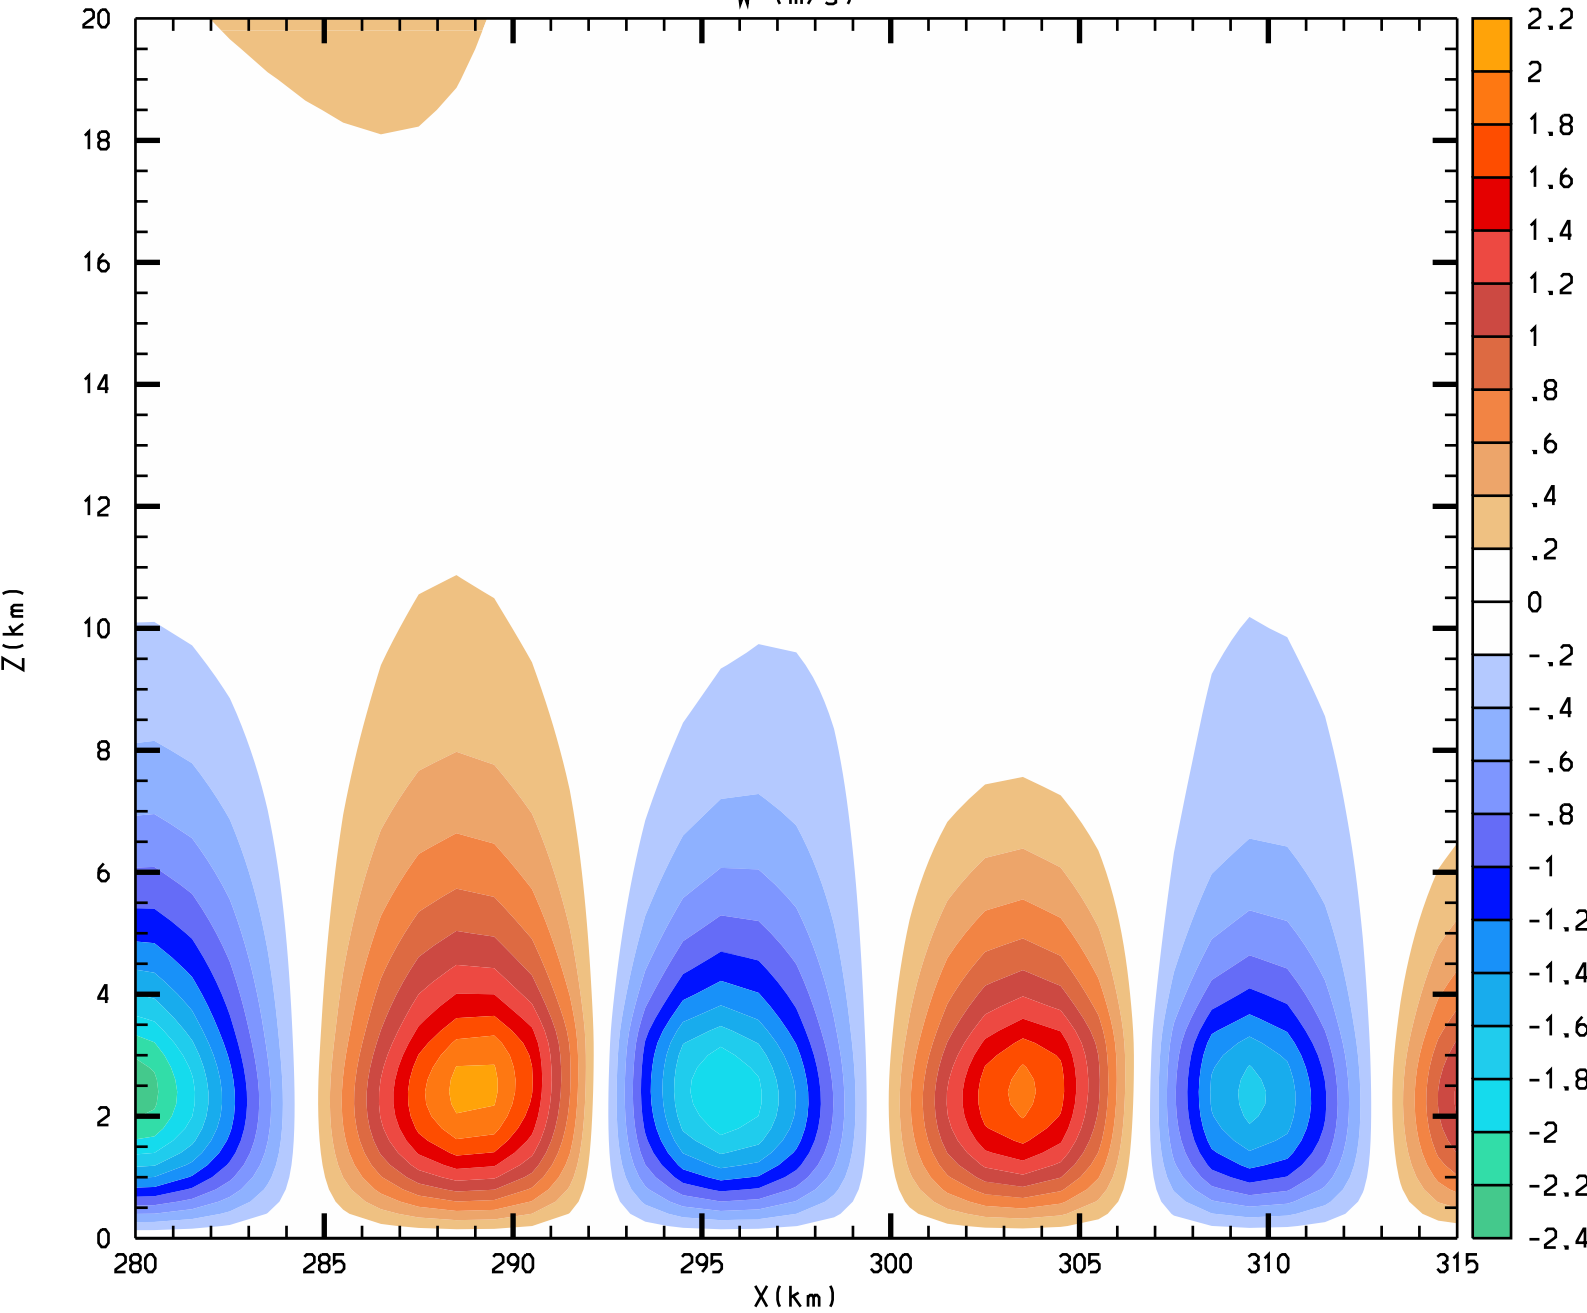

wb_trapped_default_run_10c.cdf

W (m/s)

Y=600 TIME=64800